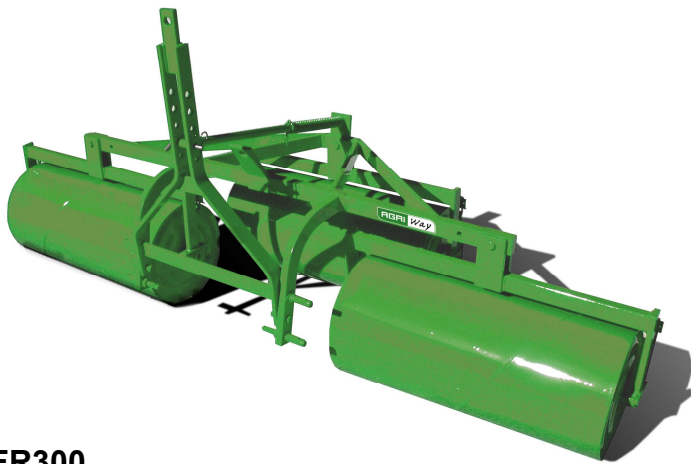

AGRI

Way

RULLI LISCI PORTATI – TRAINATI **MOUNTED AND TRAILED FLAT ROLLERS** **ROULEAUX LISSES PORTES-TRAINES**

FR300

FR300H

FR-FRH series

RULLI COSTIPATORI IN LAMIERA A TRE SEZIONI OSCILLANTI E RIEMPIBILI
FLAT ROLLERS IN PLATE WITH THREE FLOATING AND REFILLABLE SECTIONS
ROULEAUX EN TÔLE AVEC 3 SECTIONS FLOTTANTES ET REMPLISSABLES

Mod.						
	cm	cm	cm	cm	Vuoto/ Empty/ Vide	Pieno/ Filled/ Rempli
FR200	40	70	200	220	235	450
FR230	48	80	230	250	275	600
FR260	48	90	260	280	300	750
FR300	48	105	300	320	360	850
FR300M	48	105	300	246	360	850
FR300H	48	105	300	246	300	850

- Doppio attacco (3-punti e barra di traino)
- Cuscinetti a tenuta stagna
- Larghezza variabile meccanica (FR300M)
- Larghezza variabile idraulica (FR300H)

- Double attachment (3-points and draw bar)
- Bearings to avoid the penetration of water and dust
- Mechanical adjustment of the working width (FR300M)
- Hydraulic adjustment of the working width (FR300H)

- Double attelage (3 points et timon)
- Roulements étanches
- Largeur de travail à réglage mécanique (FR300M)
- Largeur de travail à réglage hydraulique (FR300H)

AGRIWAY SRL

Via dell' Industria 9 – 9/A – 9/B
60030 Monte Roberto (Ancona), Italy